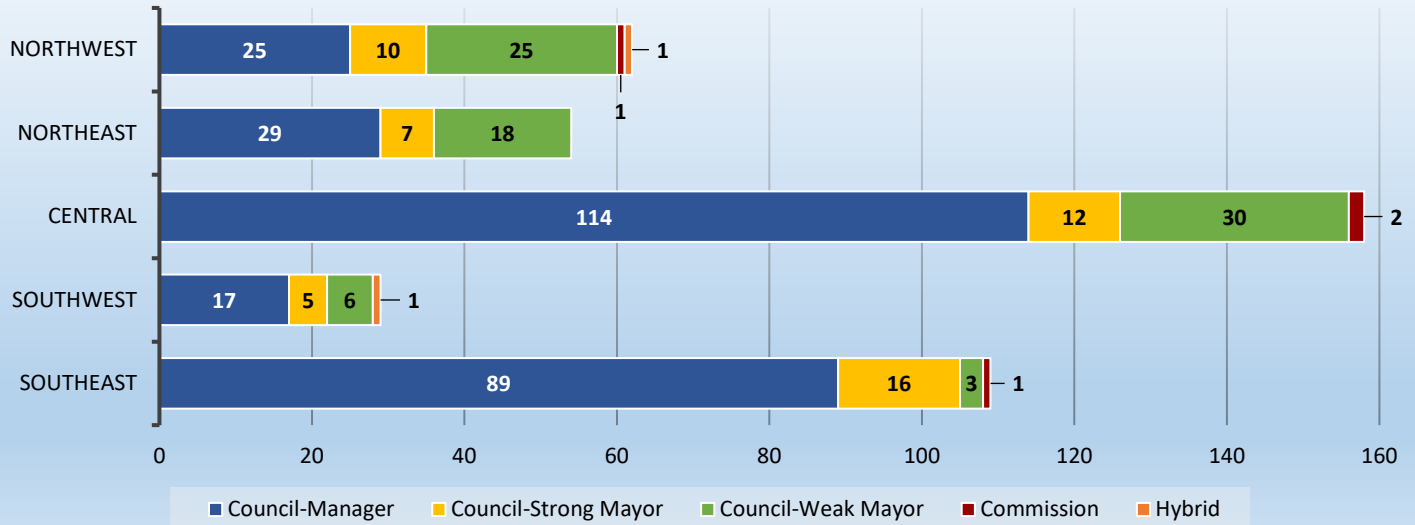

Number of cities with each form of government