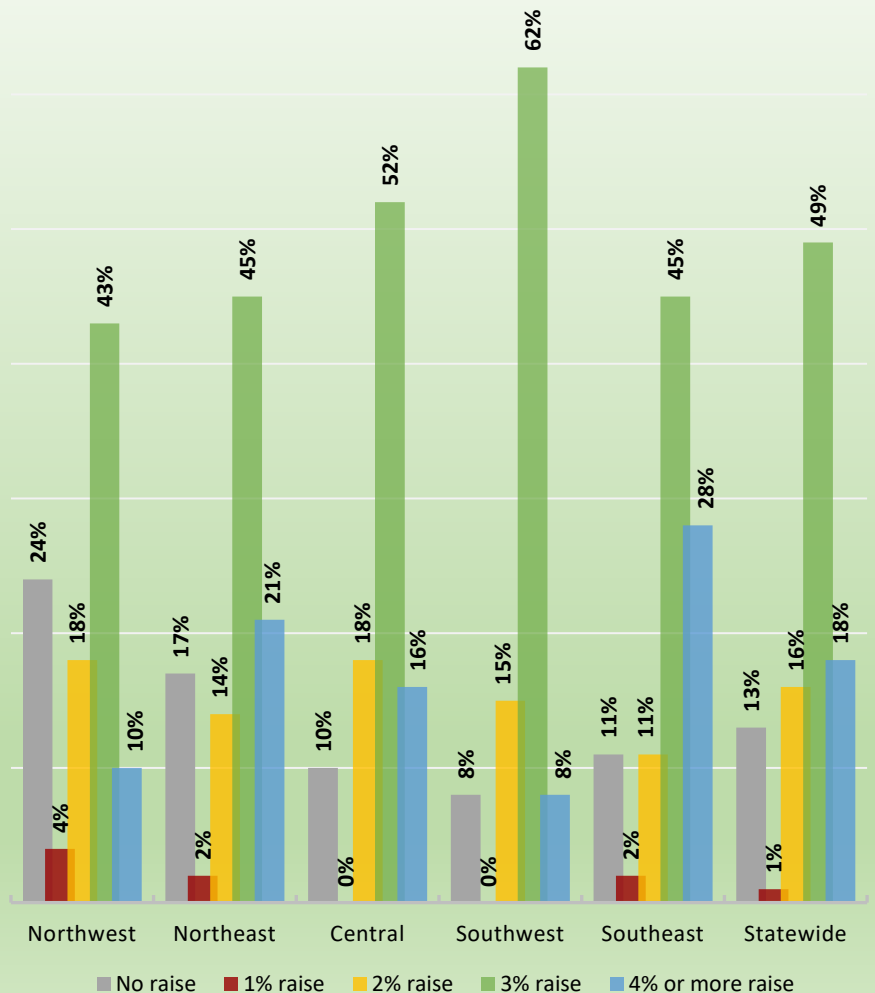

Percent of cities providing full-time employee pay raises