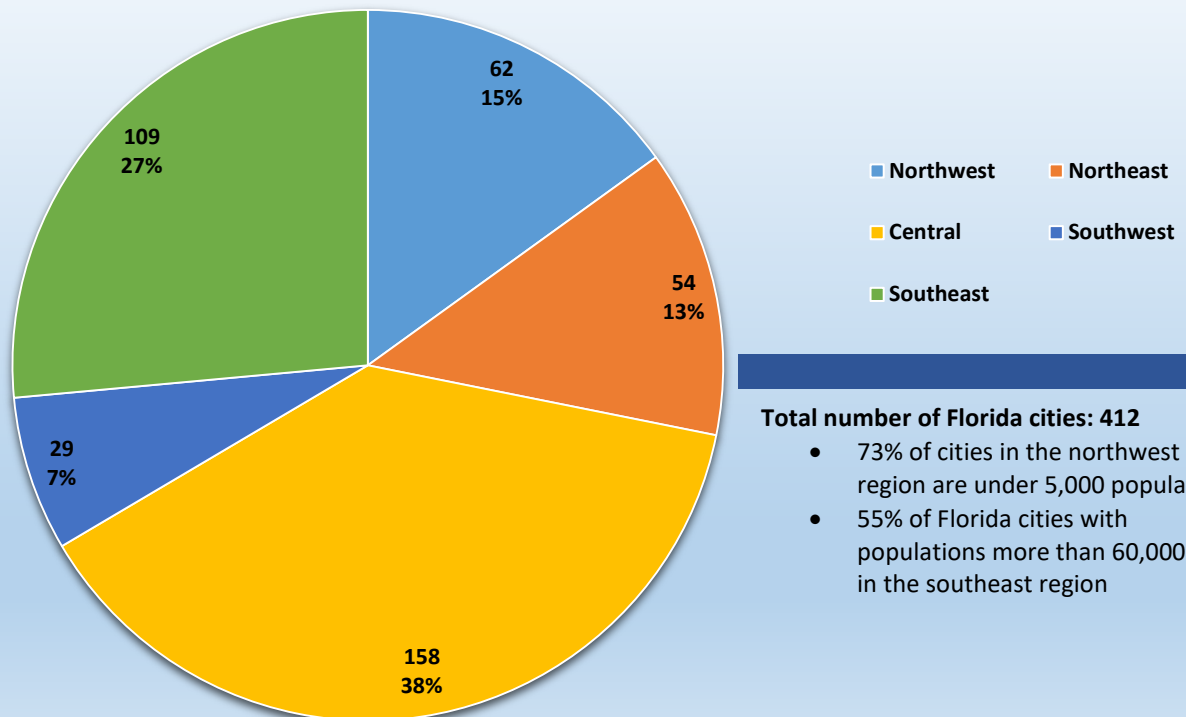

## Municipal population within each geographic region

**Total statewide population: 20,840,568**

- Population in incorporated areas: 10,556,970 (50.7%)
- Population in unincorporated areas: 10,283,598 (49.3%)

## Number of municipalities within each geographic region

**Total number of Florida cities: 412**

- 73% of cities in the northwest region are under 5,000 population
- 55% of Florida cities with populations more than 60,000 are in the southeast region