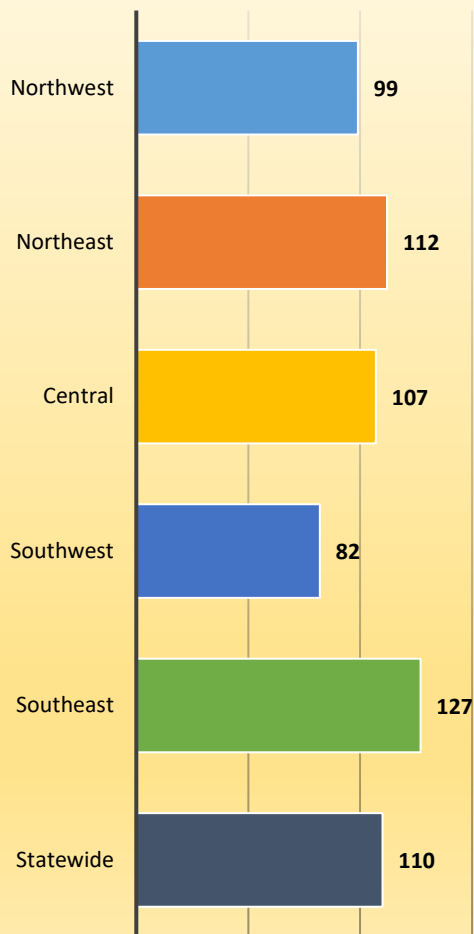

Median number of residents per one municipal employee