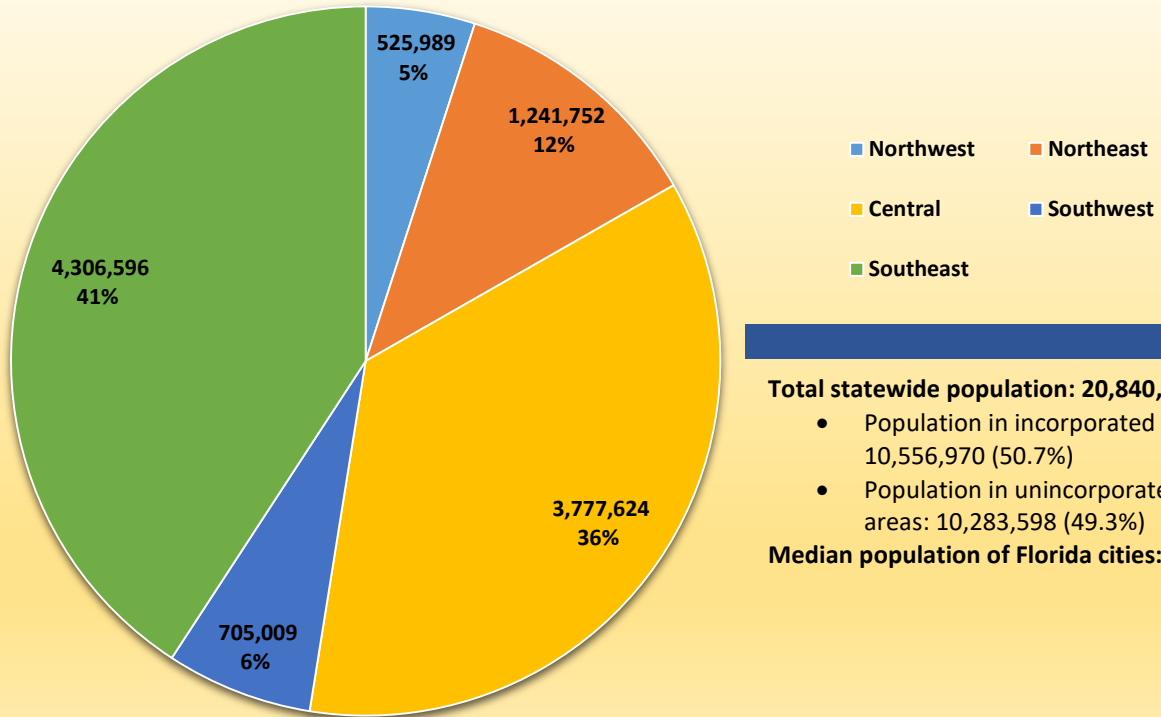

## Municipal population within each geographic region

**Total statewide population: 20,840,568**

- Population in incorporated areas: 10,556,970 (50.7%)
- Population in unincorporated areas: 10,283,598 (49.3%)

## Number of municipalities within each geographic region

**Total number of Florida cities: 412**

- 73% of cities in the northwest region are under 5,000 population
- 55% of Florida cities with populations more than 60,000 are in the southeast region