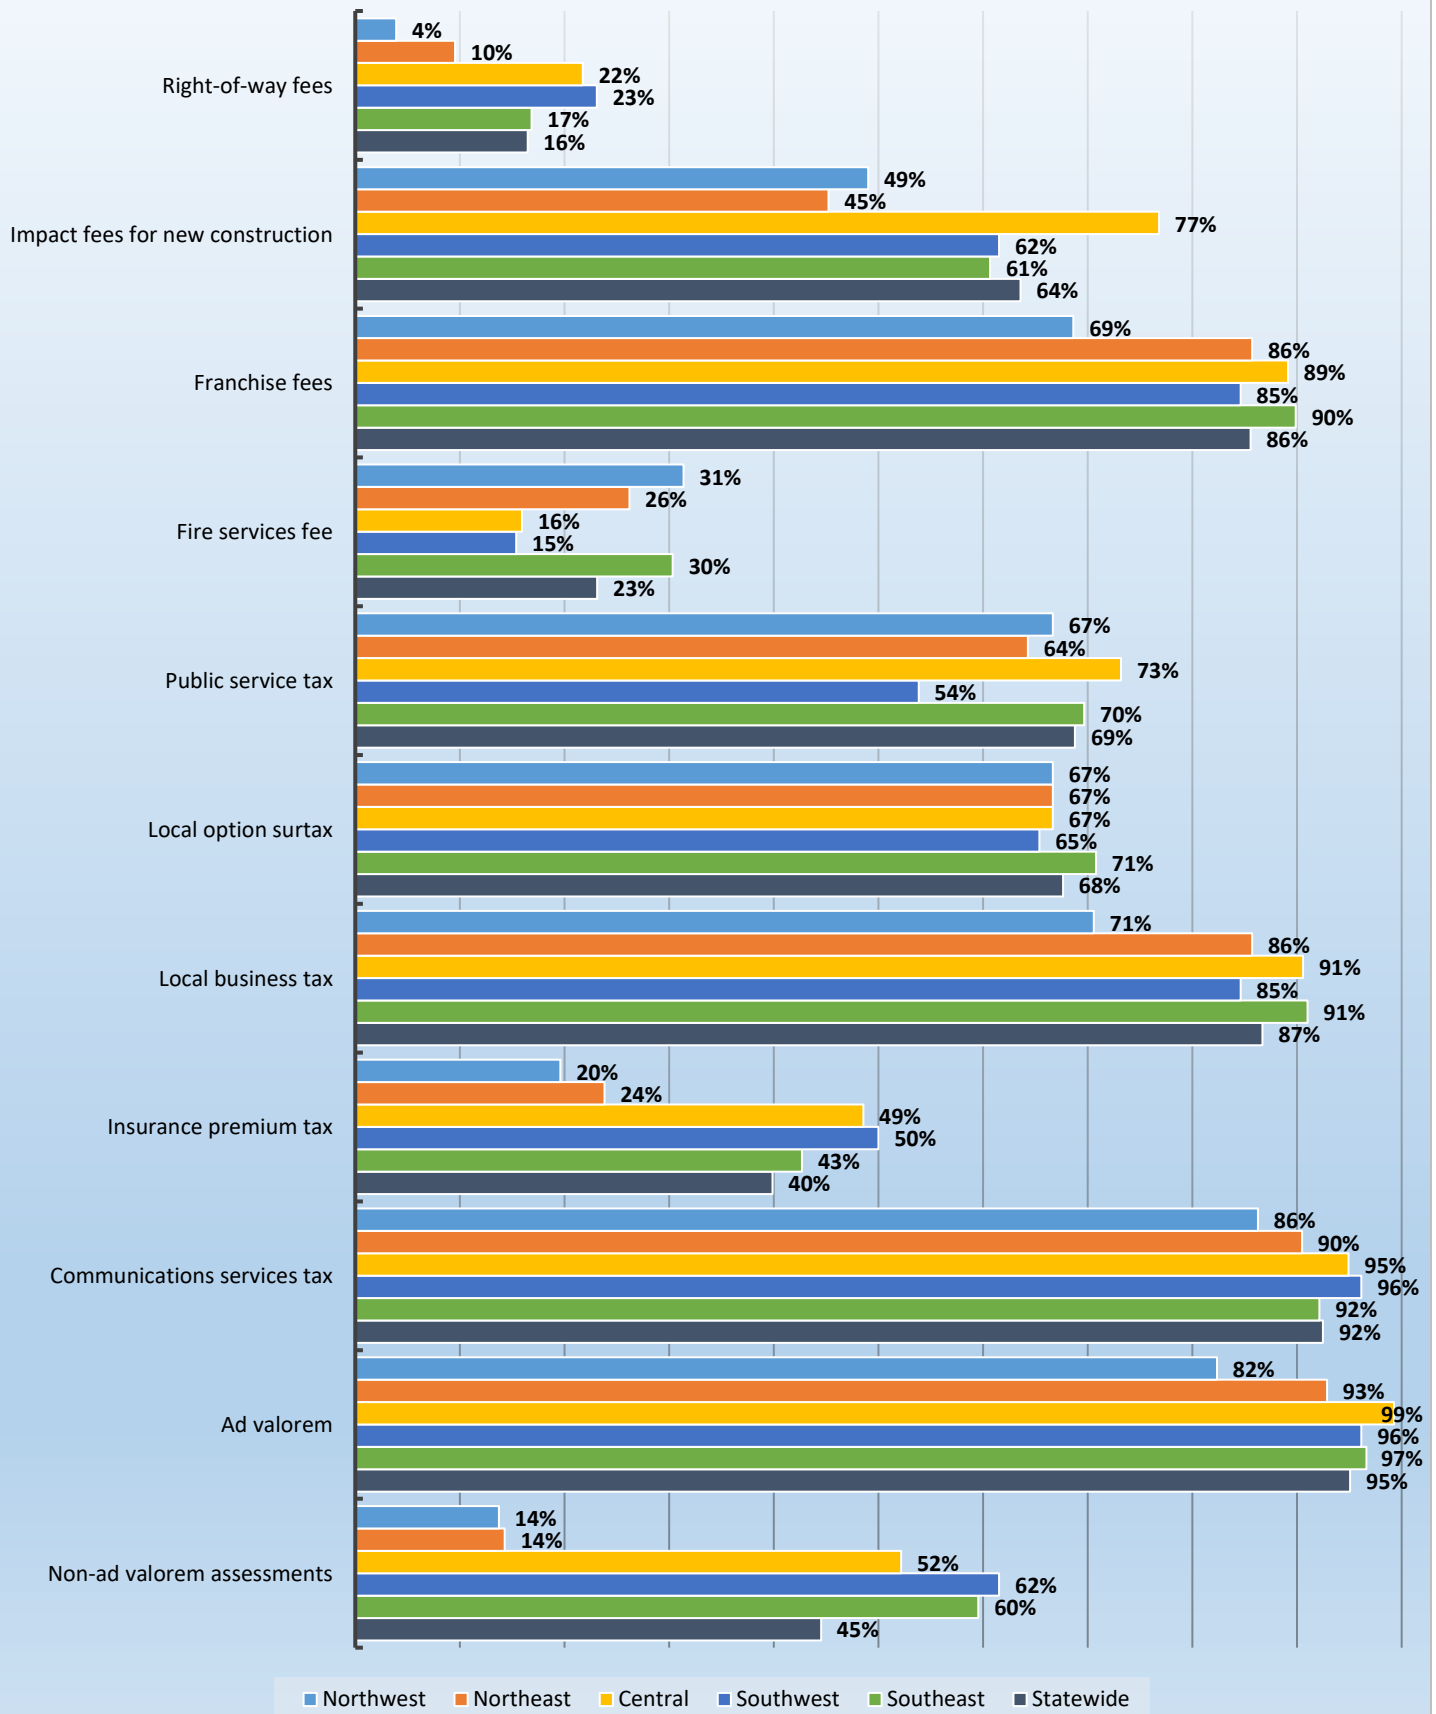

Municipal revenue sources

percentage of cities using each in 2019